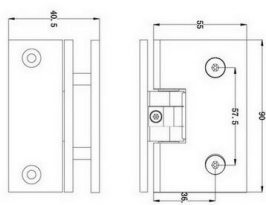

PRODUCT SHEET

Description:

Shower Hinge "Turku" 90DG, SS-Look, Offset Back Pl, 6-10mm Glass Thickness, W/Angle Adjustment Function & 25DG, Return Function, Brass Material, Straight Edges

Item number:

15.24.225-0

Units	Box	Carton	HS Code	Barcode
Pcs.	1	20	8302100090	
				5704866061384

SISO A/S

Mileparken 11
DK-2740 Skovlunde
Denmark
VAT: DK 24786013

Phone +45 45 830 900

www.siso.dk
siso@siso.dk

Danske Bank
Nytorv Branch
Copenhagen
SWIFT: DABADKKK

Account no.
4180 3112 112936
IBAN Account
DK7230003112112936