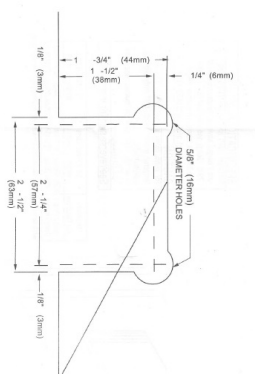

## Description:

Shower Hinge "Turku" 90DG, SS-Look, Offset Back Pl, 6-10mm Glass Thickness, W/Angle Adjustment Function & 25DG, Return Function, Brass Material, Straight Edges

## Item number:

15.24.225-0

Units	Box	Carton	HS Code	Barcode
Pcs.	1	20	8302100090	
				5704866061384